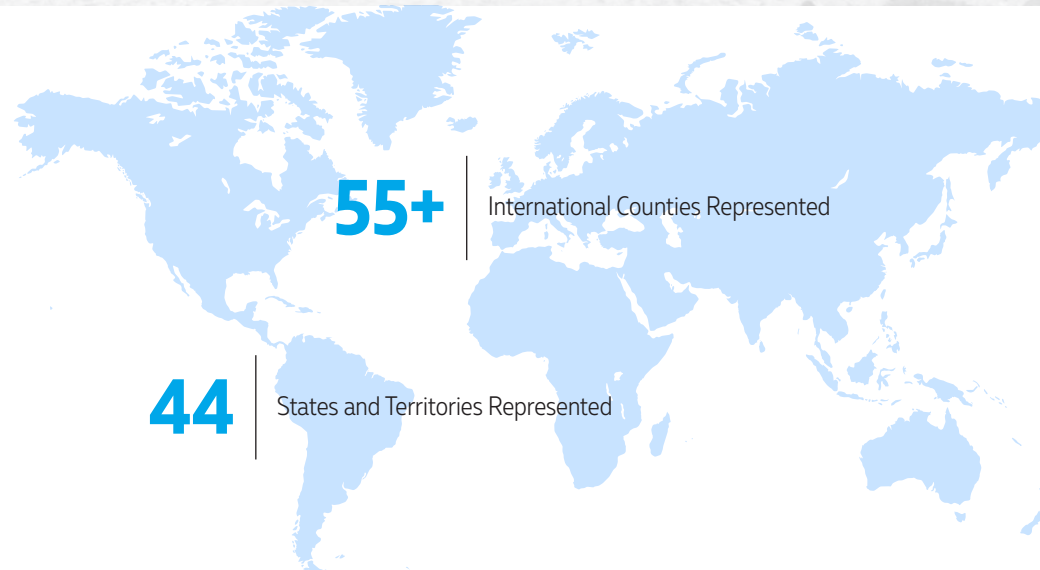

UNIVERSITY OF NEW HAVEN

POWER
ON

West Haven,
Connecticut, USA

Our Location

The University of New Haven has resided in the shoreline city of West Haven, Connecticut since 1960.

This ideal location provides easy access to New York City and Boston, two of the largest cities in the United States and home to some of the world's leading businesses, organizations, hospitals, and educational institutions. West Haven offers nature-lovers the longest shoreline in Connecticut, while the more urban-minded can enjoy the cultural attractions and culinary delights of New Haven with just a 10-minute ride. Over 68,000 loyal alumni call the University of New Haven – and West Haven – their forever home.

Major Countries Where Our International Students Come From

Career Development

The Princeton Review recently ranked the University **17th** in "Best Career Services"

Career Fairs held regularly

302 Employers on campus

About Us

The University of New Haven, founded on the Yale campus in 1920, is a private, coeducational university situated on the coast of southern New England. It's a diverse and vibrant community of more than 9,800 students with campuses across the country and around the world.