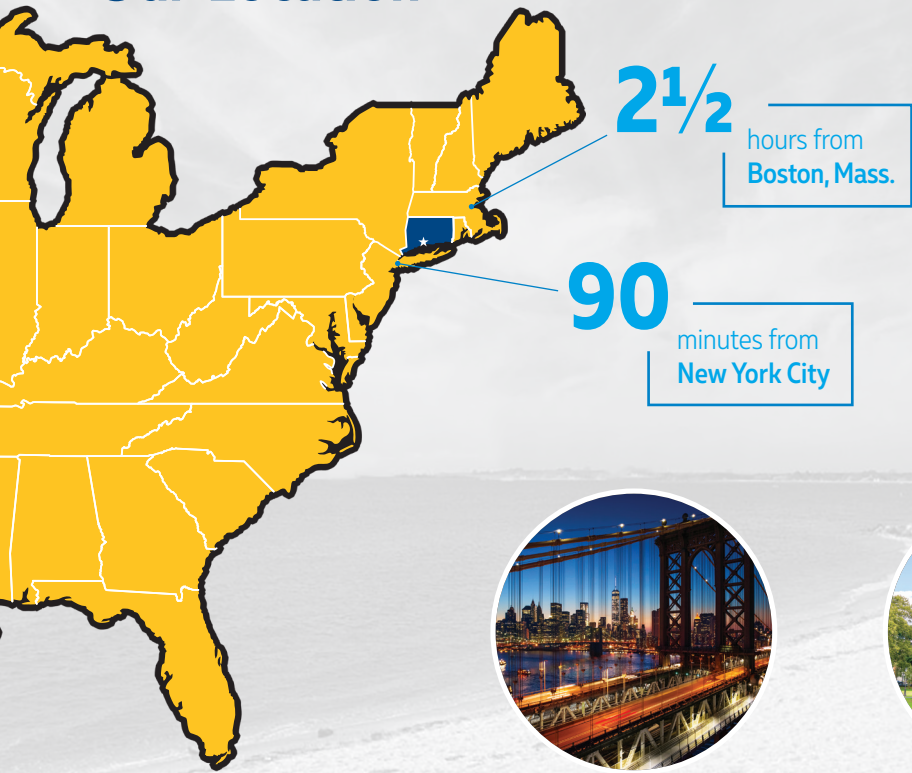

UNIVERSITY OF NEW HAVEN

POWER
ON

West Haven,
Connecticut, USA

Our Location

The University of New Haven has resided in the shoreline city of West Haven, Connecticut since 1960.

This ideal location provides easy access to New York City and Boston, two of the largest cities in the United States and home to some of the world's leading businesses, organizations, hospitals, and educational institutions. West Haven offers nature-lovers the longest shoreline in Connecticut, while the more urban-minded can enjoy the cultural attractions and culinary delights of New Haven with just a 10-minute ride. Over 68,000 loyal alumni call the University of New Haven – and West Haven – their forever home.

Major Countries Where Our International Students Come From

Career Development

The Princeton Review recently ranked the University **17th** in "Best Career Services"

Career Fairs held regularly

302 Employers on campus

About Us

The University of New Haven, founded on the Yale campus in 1920, is a private, coeducational university situated on the coast of southern New England. It's a diverse and vibrant community of more than 9,800 students with campuses across the country and around the world.